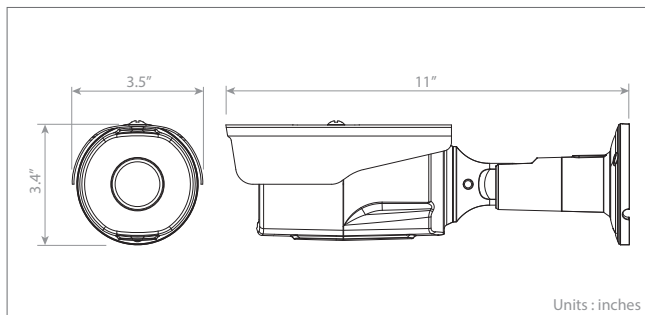

## Optional Sharx Accessories

- HJB outdoor junction box, original rectangular shape, suitable for pre-wiring
- HCB indoor / outdoor conduit box, round, compatible with pole mount HCPM
- HCPM heavy duty corner mount / pole mount, requires HCB conduit box
- HTC2701: PoE power + networking for up to 1.5 miles range over coax
- HTNR16560: 480 fps 16-camera 5 MP NVR (16 PoE), up to 24 TB storage
- HTNR16621: 480 fps 16-camera 4K NVR (16 PoE), up to 24 TB storage
- HTNR32620: 960 fps 32-camera 4K NVR (16 PoE), up to 48 TB storage
- HTVM64600: 1920 fps 64-camera 2/4/8 NVR link, up to 48 TB offsite storage
- HTVM80600S: 3840 fps 128-camera 2/4/8 NVR link, up to 96 TB offsite storage

## Dimensions